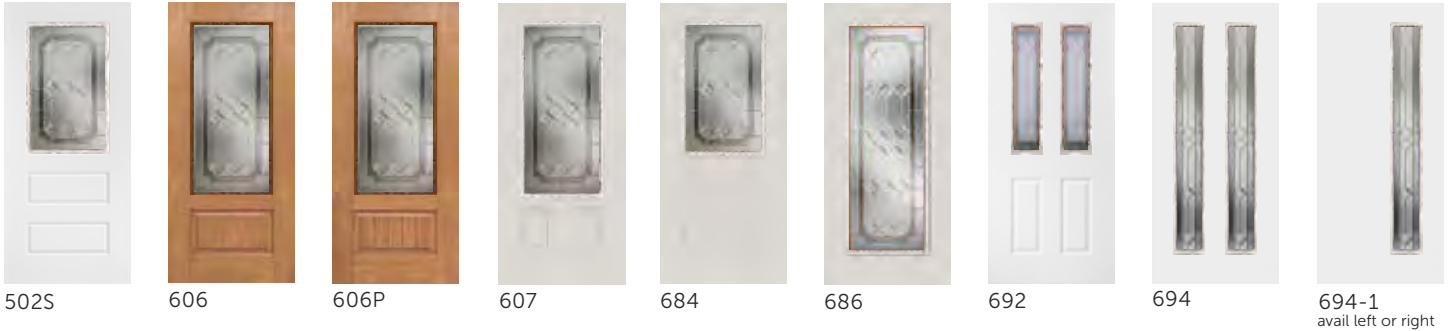

Glass Styles and Designs

OXFORD • Nickel Caming

502S   606   606P   607   684   686   692   694   694-1
avail left or right