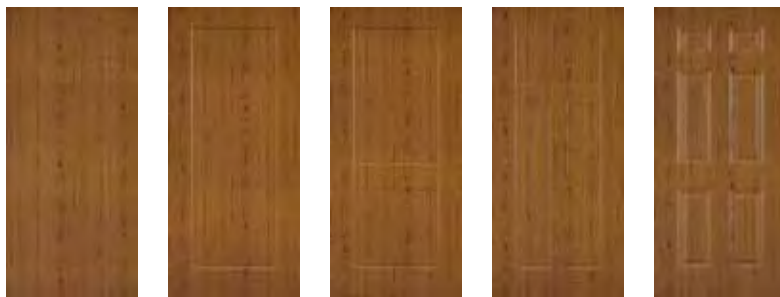

1●   11F●   24F●   31F●   60●●

Available Colors: