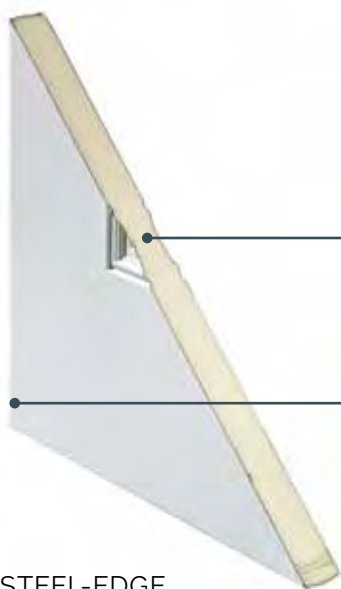

## T-NUTS

T-nuts are used on all wood jambs to prevent hinge screws from stripping.

### ADJUSTABLE HINGE PLATE

- Allows the door to be adjusted up and down, in and out within the frame
- Adjustment allows for a tight fit against the weatherstrip and threshold
- Available in many door series and styles

STEEL-EDGE DOORS

Timbergrain doors have 4" of engineered lumber on both the hinge and latch edges to keep the door straight and tight against the weatherstripping.

Polyurethane foam core fills every void to protect from heat loss or gain – five times more efficient than a wood door.