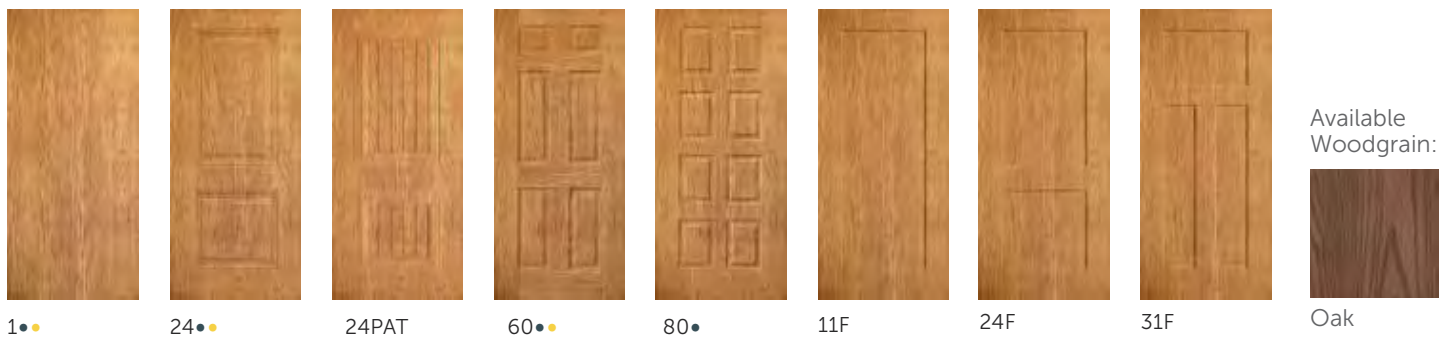

NORWOOD • Textured Steel

The warmth of wood meets the strength of steel with the Norwood series. These textured steel doors are constructed with a deeply embossed Oak grain surface. Available in 11 woodgrain finishes, 45 paint colors, and custom paint colors.